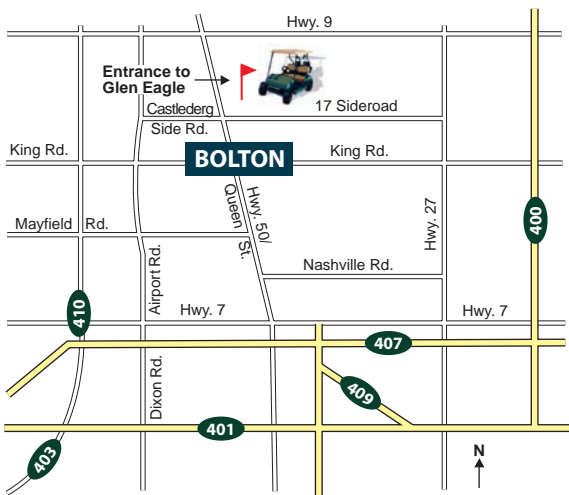

Glen Eagle Golf club

15731 Regional Road 50

Caledon, Ontario L7E 3H9

Telephone: (905) 880-0131

1-800-665-3915

Fax: (905) 880-1883

www.gleneaglegolf.com

Route 1: Take Hwy. 401, Hwy. 409 or Hwy. 407 to Hwy. 427 North. Continue North on Hwy. 427 to Hwy. 7. Go West (left) on Hwy. 7 to Hwy. 50. Go North (right) on Hwy. 50 to Bolton. Go through town of Bolton. Course is located 5 km north of Bolton on the East (right) side.

Route 2: Take Hwy. 400 to King Road exit. Go West on King Rd. to Queen St. (also known as Hwy. 50). Go North (right) on Hwy. 50. Course is located 5 km north of Bolton on the East (right) side.

"Glen Eagle is a soft spike facility. Collared shirts, casual slacks, shorts no more than 4" above the knee are required. Jeans and/or cut-offs are not permitted.